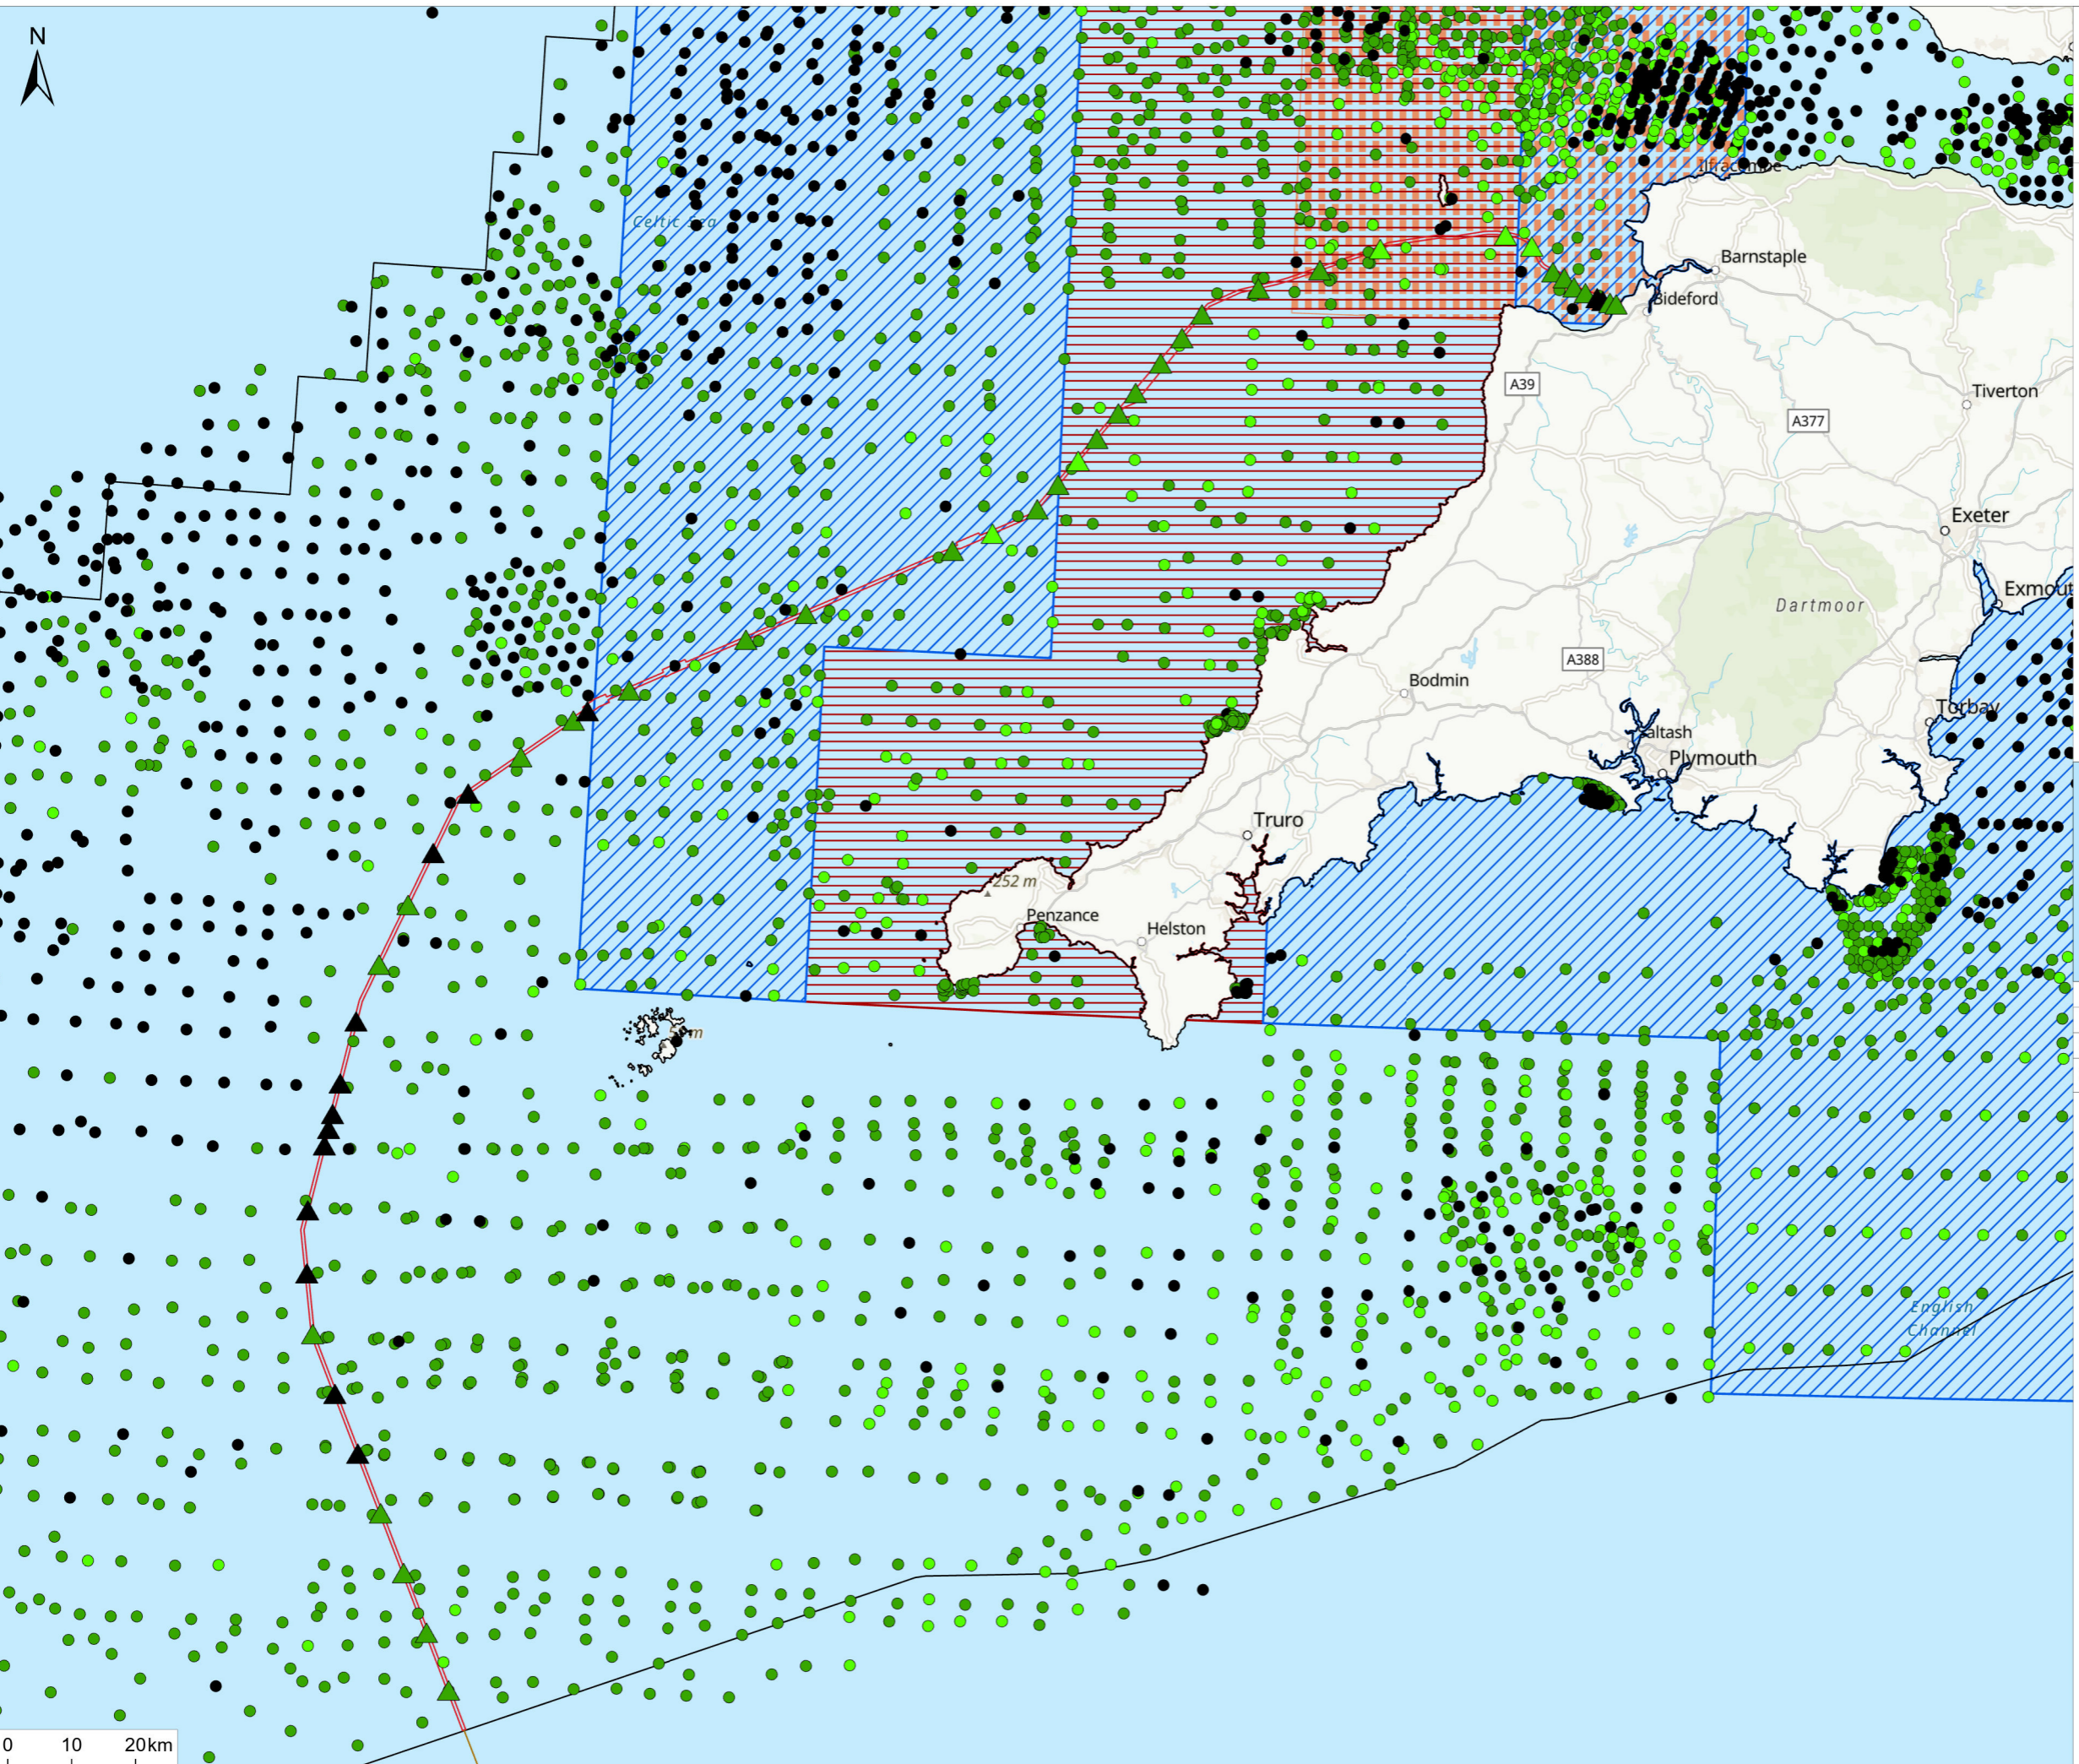

\\corpukcloud\uk-gis\1\data\70107275 - Xlinks\13 - GIS\ArcGIS\Projects\Xlinks UK\ES Projects\Fish and Shellfish Ecology\794-PLN-ESH-00049 - FSE - 2 - Sandeel habitat preference from site-specific survey data.aprx

Notes
 1. This plan is scaled at paper size A3. If received electronically it is the recipient's responsibility to print to the correct scale. Only written dimensions should be used.

- Legend**
- UK Offshore Cable Corridor
 - Indicative Cable Centreline
 - UK Exclusive Economic Zone (EEZ)
 - Sandeel habitat (Survey data)**
 - ▲ Marginal
 - ▲ Preferred
 - ▲ Unsuitable
 - Sandeel habitat (BGS, 2015)**
 - Marginal
 - Preferred
 - Unsuitable
 - Sandeel nursery grounds (Ellis et al., 2012)**
 - High Intensity
 - Low Intensity
 - Sandeel spawning grounds (Ellis et al., 2012)**
 - High Intensity
 - Low Intensity

P01	FINAL	MP	TM	Nov 2024
Rev	Description	By	CB	Date

Client Xlinks 1 Limited
 Project Xlinks' Morocco-UK Power Project
 Title Sandeel Habitat Preference from Site-Specific Survey Data

APFP Reg: 5(2)(a)

Status	Scale @ A3	Date Created
FINAL	1:1,000,000	Nov 2024
Figure Number		Rev
2.7		P01